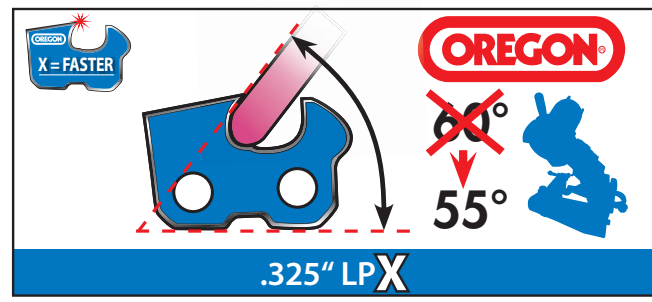

**Blue cuts fast,
... smoothly,
... efficiently!**

BLOUNT UK LTD - OREGON CUTTING SYSTEMS GROUP
Unit 3 Arianda Warehouses, Northway Lane, Ashchurch, Tewkesbury
GL20 8GY- Tel. Sales: 01684 855490 - Fax order line: 01684 855496 -
E-mail: sales@blount.co.uk - <http://www.oregonchain.co.uk>

BLOUNT EUROPE SA - ALL RIGHTS RESERVED - 2008 - EN - 259/07