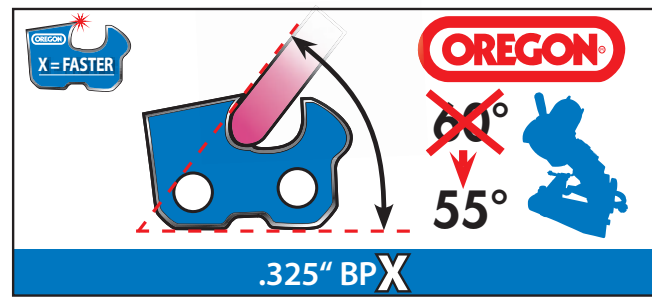

✓ **TECH TIP:**

**Blue cuts fast,
... smoothly,
... efficiently!**

BLOUNT EUROPE SA - OREGON CUTTING SYSTEMS GROUP
Rue buisson aux loups, 8 - B 1400 Nivelles - Belgium
Tel +32 67 887611 - Fax +32 67 210537

BLOUNT EUROPE SA - ALL RIGHTS RESERVED - 2008 - EN/EUR - 2559/07